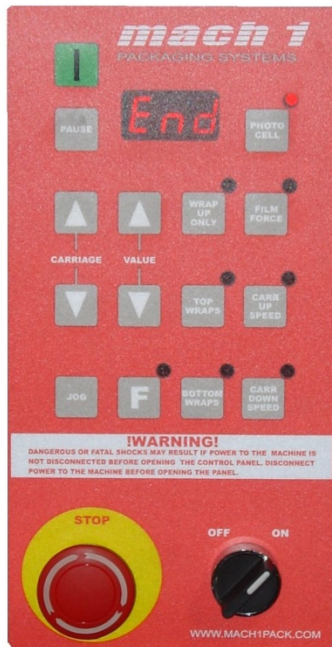

mach 1

DIGI-TECH

**Artificial Intelligence
At It's Best**

- ✓ **DIGI-TECH** is the most reliable control center in the industry.
- ✓ It's **Advanced Versatility** allows quick and easy setup to wrap almost any type of load.
- ✓ **User-Friendly** operator interface.
- ✓ Re-enforce wrap function.
- ✓ Up to **8** different **Wrap Modes**.
- ✓ Password protected critical functions.
- ✓ Machine **Status Display**.
- ✓ Mushroom type emergency stop.
- ✓ Motor drive circuit board calibration through operator interface as opposed to trim pots inside control panel.